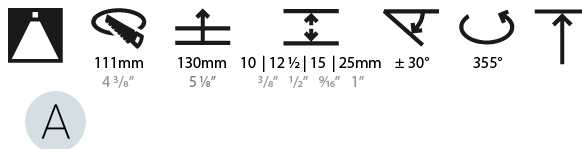

PHYSICAL

Shape: Round
Diameter (mm): 107
Diameter (in): 4 3/16
Height (mm): 112
Height (in): 4 7/16
Ceiling Thickness (mm): 10 / 12.5 / 15 / 25
Ceiling Thickness (in): 3/8 or 1/2 or 9/16 or 1
Min. Recessing Depth (mm): 130
Min. Recessing Depth (in): 5 1/8
Light Distribution: Adjustable / Downlight
Weight (kg): 0.583
Weight (lbs): 1.28
Fixture Finish: SSR / BKV / CWI / CRY / HAB / LAG / UFT / ITA / RUA / RUR / MIC / FTG / MYG / TWT / LOD / PUS / FRO / FUP / KIA / POP / BLS / SPG / MEY / GOH / GUM / CHC / COM / ABZ / JAG / OBR / MOS / ROR
Fixture Material: Aluminum Die Cast
Cut-out Measurements: Ø111mm/4 3/8"
Upon Request: Unique Ceiling Thickness

ELECTRICAL

Lamp Type: LED (Zhaga Standard)
Input Wattage (W): 16.5
Total Output Wattage (W): 14.7
Dimming: Dali Dimming
Driver Location: Recessed Housing
Driver Type: Constant Current - 120Vac
Driver Class: Class 2
Housing: See Components
Input Voltage (V): 120
Constant Current (MA): 350

LED

Number of LEDs: 1
Max. Delivered Lumen (lm): 770
Nominal Lumen (lm): 1140
CRI: >90 CRI
Lamp Life (hrs): 50000
Upon Request: RGB-W Tunable White Special Color Temperature Special LED

OPTICAL

Reflector: 20 / 40 / 60
Adjustability: Rotational 355°; Tilt 30°
Upon Request: Special Beam Angles

RATINGS AND CERTIFICATIONS

Certified By: Certified for North American Standards
IP rating: IP20