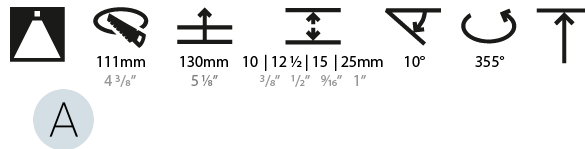

PHYSICAL

Shape: Round
Diameter (mm): 107
Diameter (in): 4 3/16
Height (mm): 112
Height (in): 4 7/16
Ceiling Thickness (mm): 10 / 12.5 / 15 / 25
Ceiling Thickness (in): 3/8 or 1/2 or 9/16 or 1
Min. Recessing Depth (mm): 130
Min. Recessing Depth (in): 5 1/8
Light Distribution: Adjustable / Downlight
Weight (kg): 0.609
Weight (lbs): 1.34
Fixture Finish: SSR / BKV / CWI / CRY / HAB / LAG / UFT / ITA / RUA / RUR / MIC / FTG / MYG / TWT / LOD / PUS / FRO / FUP / KIA / POP / BLS / SPG / MEY / GOH / GUM / CHC / COM / ABZ / JAG / OBR / MOS / ROR
Fixture Material: Aluminum Die Cast
Cut-out Measurements: Ø 111mm / 4 3/8"
Upon Request: Unique Ceiling Thickness

ELECTRICAL

Lamp Type: LED (Zhaga Standard)
Input Wattage (W): 16.5
Total Output Wattage (W): 14.7
Dimming: Dali Dimming
Driver Included: No
Driver Location: Recessed Housing
Driver Type: Constant Current - 120Vac
Driver Class: Class 2
Housing: See Components
Input Voltage (V): 120
Constant Current (MA): 350

LED

Number of LEDs: 1
Max. Delivered Lumen (lm): 770
Nominal Lumen (lm): 1140
CRI: >90 CRI
Lamp Life (hrs): 50000
Upon Request: RGB-W Tunable White Special Color Temperature Special LED

OPTICAL

Reflector: 20 / 40 / 60
Adjustability: Rotational 355°; Tilt 10°
Upon Request: Special Beam Angles

RATINGS AND CERTIFICATIONS

Certified By: Certified for North American Standards
IP rating: IP20

PROJECT
TYPE
SPECIFIER
QUANTITY
DATE