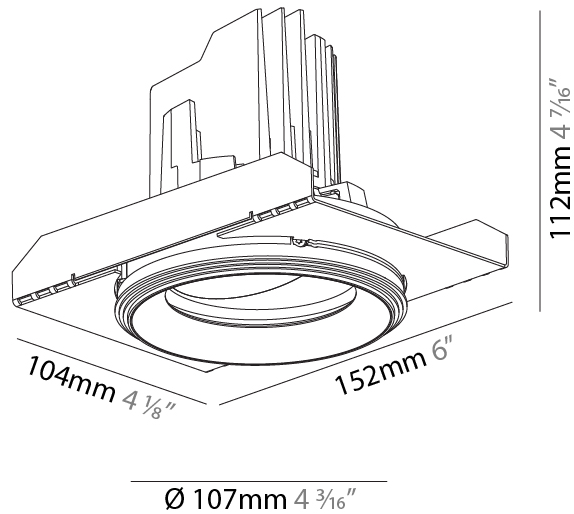

PHYSICAL

Shape: Round
Diameter (mm): 107
Diameter (in): 4 3/16
Height (mm): 112
Height (in): 4 7/16
Ceiling Thickness (mm): 10 / 12.5 / 15 / 25
Ceiling Thickness (in): 3/8 or 1/2 or 9/16 or 1
Min. Recessing Depth (mm): 130
Min. Recessing Depth (in): 5 1/8
Light Distribution: Adjustable / Downlight
Weight (kg): 0.583
Weight (lbs): 1.28
Fixture Finish: SSR / BKV / CWI / CRY / HAB / LAG / UFT / ITA / RUA / RUR / MIC / FTG / MYG / TWT / LOD / PUS / FRO / FUP / KIA / POP / BLS / SPG / MEY / GOH / GUM / CHC / COM / ABZ / JAG / OBR / MOS / ROR
Fixture Material: Aluminum Die Cast
Cut-out Measurements: Ø111mm/4 3/8"
Upon Request: Unique Ceiling Thickness

ELECTRICAL

Lamp Type: LED (Zhaga Standard)
Input Wattage (W): 16.5
Total Output Wattage (W): 14.7
Dimming: Dali Dimming
Driver Location: Recessed Housing
Driver Type: Constant Current - 120Vac
Driver Class: Class 2
Housing: See Components
Input Voltage (V): 120
Constant Current (MA): 350

LED

Number of LEDs: 1
Max. Delivered Lumen (lm): 770
Nominal Lumen (lm): 1140
CRI: >90 CRI
Lamp Life (hrs): 50000
Upon Request: RGB-W Tunable White Special Color Temperature Special LED

OPTICAL

Reflector: 20 / 40 / 60
Adjustability: Rotational 355°; Tilt 30°
Upon Request: Special Beam Angles

RATINGS AND CERTIFICATIONS

Certified By: Certified for North American Standards
IP rating: IP20