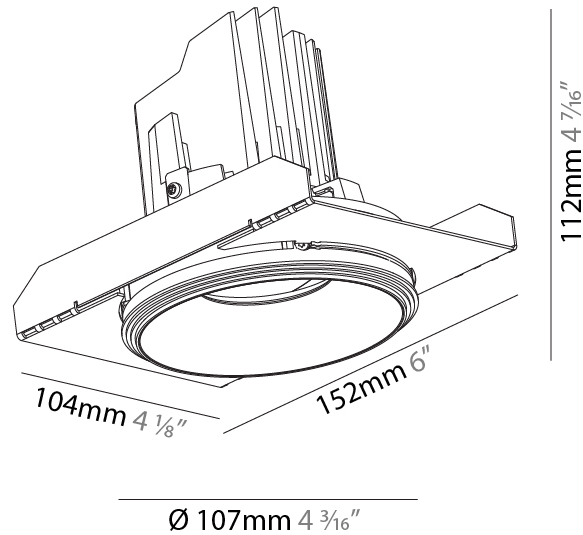

PHYSICAL

Shape: Round
Diameter (mm): 107
Diameter (in): 4 3/16
Height (mm): 112
Height (in): 4 7/16
Ceiling Thickness (mm): 10 / 12.5 / 15 / 25
Ceiling Thickness (in): 3/8 or 1/2 or 9/16 or 1
Min. Recessing Depth (mm): 130
Min. Recessing Depth (in): 5 1/8
Light Distribution: Adjustable / Downlight
Weight (kg): 0.609
Weight (lbs): 1.34
Fixture Finish: SSR / BKV / CWI / CRY / HAB / LAG / UFT / ITA / RUA / RUR / MIC / FTG / MYG / TWT / LOD / PUS / FRO / FUP / KIA / POP / BLS / SPG / MEY / GOH / GUM / CHC / COM / ABZ / JAG / OBR / MOS / ROR
Fixture Material: Aluminum Die Cast
Cut-out Measurements: Ø 111mm / 4 3/8"
Upon Request: Unique Ceiling Thickness

ELECTRICAL

Lamp Type: LED (Zhaga Standard)
Input Wattage (W): 16.5
Total Output Wattage (W): 14.7
Dimming: Dali Dimming
Driver Included: No
Driver Location: Recessed Housing
Driver Type: Constant Current - 120Vac
Driver Class: Class 2
Housing: See Components
Input Voltage (V): 120
Constant Current (MA): 350

LED

Number of LEDs: 1
Max. Delivered Lumen (lm): 770
Nominal Lumen (lm): 1140
CRI: >90 CRI
Lamp Life (hrs): 50000
Upon Request: RGB-W Tunable White Special Color Temperature Special LED

OPTICAL

Reflector: 20 / 40 / 60
Adjustability: Rotational 355°; Tilt 10°
Upon Request: Special Beam Angles

RATINGS AND CERTIFICATIONS

Certified By: Certified for North American Standards
IP rating: IP20

PROJECT
TYPE
SPECIFIER
QUANTITY
DATE